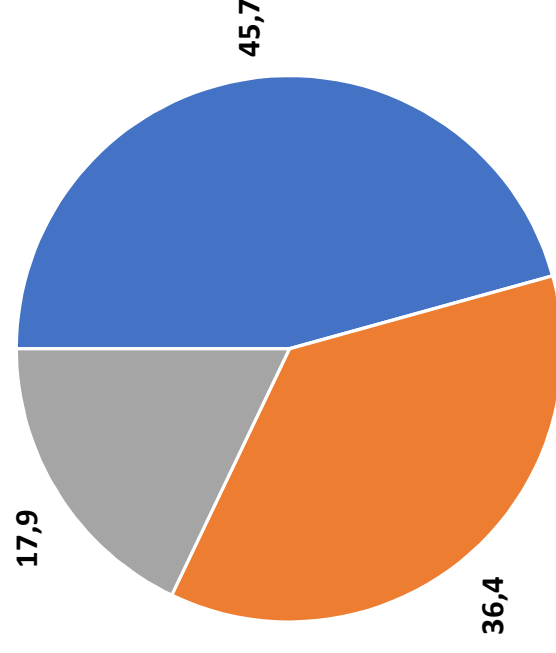

ПОЛИТЕХНИЧЕСКИЙ ИНСТИТУТ

СРЕДНИЙ БАЛЛ – 4,3

ИТОГО ПО
ИНСТИТУТУ, %

2024 год

■ ОТЛИЧНО ■ ХОРОШО ■ УДОВЛЕТВОРИТЕЛЬНО

2025 год

■ ОТЛИЧНО ■ ХОРОШО ■ УДОВЛЕТВОРИТЕЛЬНО

The background features a large blue triangle pointing upwards, centered on the page. The rest of the page is white and filled with a repeating pattern of small, stylized icons. These icons include: a blue and black leaf-like shape, a blue and black four-petaled flower, a blue and black fan-like shape, a blue and black square with a smaller square inside, a blue and black person silhouette, and a blue and black gear-like shape. The icons are arranged in a grid-like pattern, alternating between the blue and black color scheme.

ИНСТИТУТ ПЕДАГОГИКИ, ПСИХОЛОГИИ
И ФИЗИЧЕСКОЙ КУЛЬТУРЫ

СРЕДНИЙ БАЛЛ – 4,5

ИТОГО ПО
ИНСТИТУТУ, %

2024 год

■ ОТЛИЧНО ■ ХОРОШО ■ УДОВЛЕТВОРИТЕЛЬНО

2025 год

■ ОТЛИЧНО ■ ХОРОШО ■ УДОВЛЕТВОРИТЕЛЬНО

The background features a large blue triangle pointing upwards, centered on the page. The area above the triangle is white and filled with a repeating pattern of small, stylized icons in blue and black. These icons include geometric shapes like squares and triangles, as well as symbols resembling mathematical or technical notations. The overall design is clean and modern.