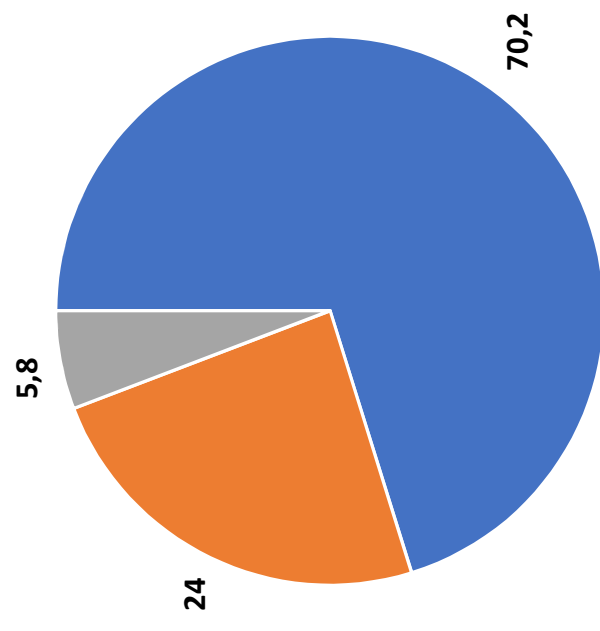

ГУМАНИТАРНЫЙ ИНСТИТУТ

СРЕДНИЙ БАЛЛ – 4,5

ИТОГО ПО
ИНСТИТУТУ, %

2024 год

■ ОТЛИЧНО ■ ХОРОШО ■ УДОВЛЕТВОРИТЕЛЬНО

2025 год

■ ОТЛИЧНО ■ ХОРОШО ■ УДОВЛЕТВОРИТЕЛЬНО

The background features a large blue triangle pointing upwards, centered on the page. The area above the triangle is filled with a repeating pattern of small, stylized icons in blue and black. These icons include three-lobed shapes, fan-like shapes, and abstract geometric forms. The text is centered within the blue triangle.

ИНСТИТУТ ЕСТЕСТВЕННЫХ НАУК

СРЕДНИЙ БАЛЛ – 4,6

ИТОГО ПО
ИНСТИТУТУ, %

2024 год

■ ОТЛИЧНО ■ ХОРОШО ■ УДОВЛЕТВОРИТЕЛЬНО

2025 год

■ ОТЛИЧНО ■ ХОРОШО ■ УДОВЛЕТВОРИТЕЛЬНО

The background features a large blue triangle pointing upwards, centered on the page. Above the triangle, the background is white with a repeating pattern of small, stylized icons in blue and black. These icons include three-lobed shapes, fan-like shapes, and abstract geometric forms. The text is centered within the blue triangle.

ПОЛИТЕХНИЧЕСКИЙ ИНСТИТУТ

СРЕДНИЙ БАЛЛ – 4,3

ИТОГО ПО
ИНСТИТУТУ, %

2024 год

■ ОТЛИЧНО ■ ХОРОШО ■ УДОВЛЕТВОРИТЕЛЬНО

2025 год

■ ОТЛИЧНО ■ ХОРОШО ■ УДОВЛЕТВОРИТЕЛЬНО

The background features a large blue triangle pointing upwards, centered on the page. The rest of the page is white and filled with a repeating pattern of small, stylized icons. These icons include: a blue and black leaf-like shape, a blue and black four-petaled flower, a blue and black fan-like shape, a blue and black square with a smaller square inside, a blue and black person silhouette, and a blue and black gear-like shape. The icons are arranged in a grid-like pattern, alternating between the blue and black color scheme.