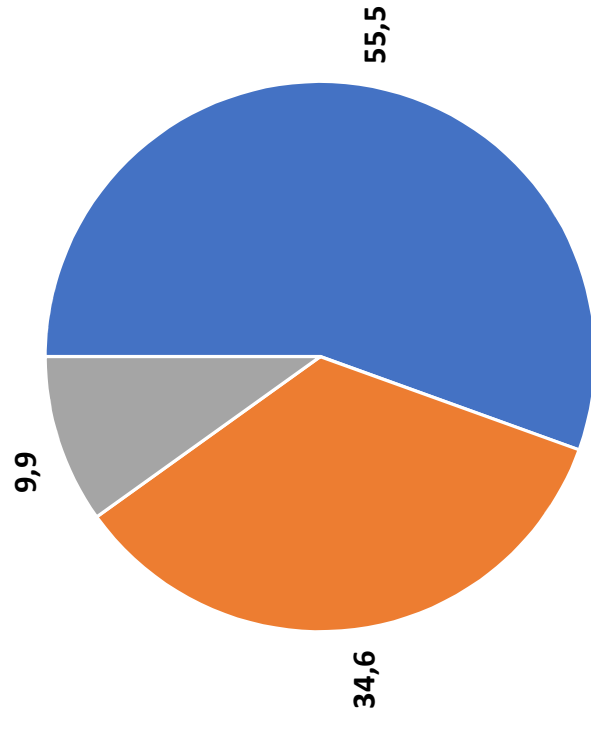

ПОЛИТЕХНИЧЕСКИЙ ИНСТИТУТ

СРЕДНИЙ БАЛЛ – 4,3

ИТОГО ПО
ИНСТИТУТУ, %

2024 год

■ ОТЛИЧНО ■ ХОРОШО ■ УДОВЛЕТВОРИТЕЛЬНО

2025 год

■ ОТЛИЧНО ■ ХОРОШО ■ УДОВЛЕТВОРИТЕЛЬНО

The background features a large blue triangle pointing upwards, centered on the page. The rest of the page is white and filled with a repeating pattern of small, stylized icons. These icons include: a blue and black leaf-like shape, a blue and black four-petaled flower, a blue and black fan-like shape, a blue and black square with a smaller square inside, a blue and black person silhouette, and a blue and black gear-like shape. The icons are arranged in a grid-like pattern, alternating between the blue and black color scheme.

ИНСТИТУТ ПЕДАГОГИКИ, ПСИХОЛОГИИ
И ФИЗИЧЕСКОЙ КУЛЬТУРЫ

СРЕДНИЙ БАЛЛ – 4,5

ИТОГО ПО
ИНСТИТУТУ, %

2024 год

■ ОТЛИЧНО ■ ХОРОШО ■ УДОВЛЕТВОРИТЕЛЬНО

2025 год

■ ОТЛИЧНО ■ ХОРОШО ■ УДОВЛЕТВОРИТЕЛЬНО

The background features a large blue triangle pointing upwards, centered on the page. The area above the triangle is white and filled with a repeating pattern of small, stylized icons in blue and black. These icons include geometric shapes like squares and triangles, as well as symbols resembling mathematical or technical notations. The overall design is clean and modern.