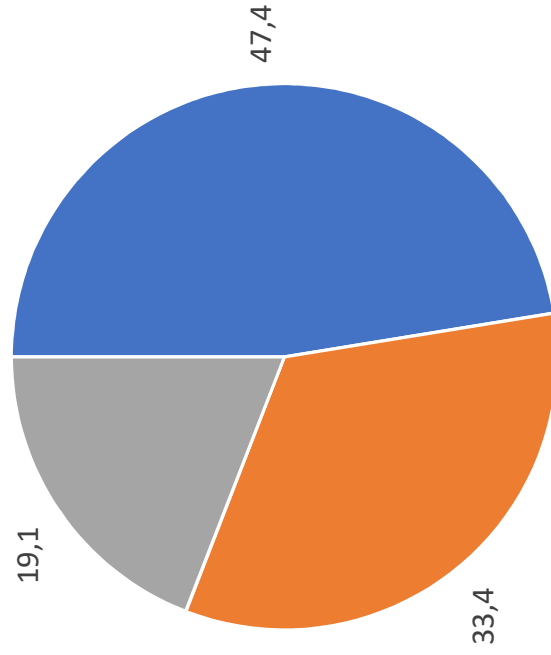

ГЭК по ГИА за 2025 уч.г.)

The background features a large blue arrow pointing upwards, centered on the page. Above the arrow, there is a repeating pattern of various icons in blue and black, including stylized human figures, leaves, and geometric shapes. The text is white and positioned within the blue arrow.

ГУМАНИТАРНЫЙ ИНСТИТУТ

СРЕДНИЙ БАЛЛ – 4,5

ИТОГО ПО
ИНСТИТУТУ, %

2024 год

■ ОТЛИЧНО ■ ХОРОШО ■ УДОВЛЕТВОРИТЕЛЬНО

2025 год

■ ОТЛИЧНО ■ ХОРОШО ■ УДОВЛЕТВОРИТЕЛЬНО

The background features a large blue triangle pointing upwards, centered on the page. The area above the triangle is filled with a repeating pattern of small, stylized icons in blue and black. These icons include three-lobed shapes, fan-like shapes, and abstract geometric forms. The text is centered within the blue triangle.