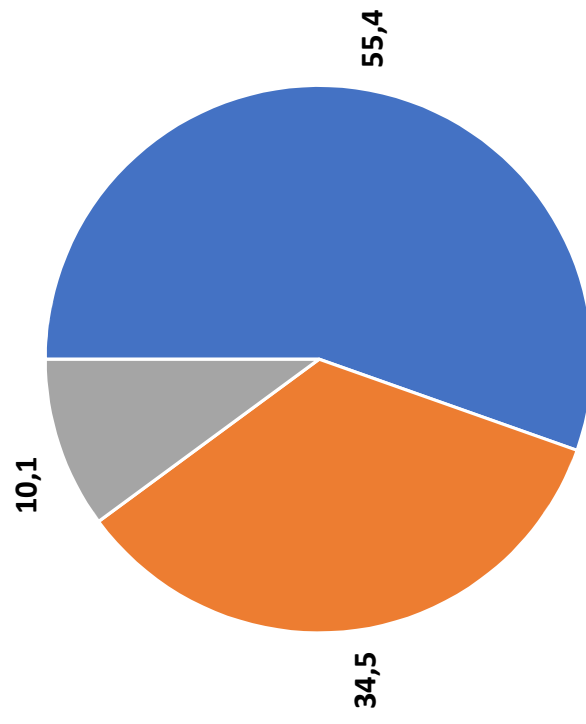

ГУМАНИТАРНЫЙ ИНСТИТУТ

СРЕДНИЙ БАЛЛ – 4,5

ИТОГО ПО
ИНСТИТУТУ, %

2024 год

■ ОТЛИЧНО ■ ХОРОШО ■ УДОВЛЕТВОРИТЕЛЬНО

2025 год

■ ОТЛИЧНО ■ ХОРОШО ■ УДОВЛЕТВОРИТЕЛЬНО

The background features a large blue triangle pointing upwards, centered on the page. The area above the triangle is filled with a repeating pattern of small, stylized icons in blue and black. These icons include three-lobed shapes, fan-like shapes, and abstract geometric forms. The text is centered within the blue triangle.

ИНСТИТУТ ЕСТЕСТВЕННЫХ НАУК

СРЕДНИЙ БАЛЛ – 4,6

ИТОГО ПО
ИНСТИТУТУ, %

2024 год

■ ОТЛИЧНО ■ ХОРОШО ■ УДОВЛЕТВОРИТЕЛЬНО

2025 год

■ ОТЛИЧНО ■ ХОРОШО ■ УДОВЛЕТВОРИТЕЛЬНО

The background features a large blue triangle pointing upwards, centered on the page. Above the triangle, the background is white with a repeating pattern of small, stylized icons in blue and black. These icons include three-lobed shapes, fan-like shapes, and abstract geometric forms. The text is centered within the blue triangle.

ПОЛИТЕХНИЧЕСКИЙ ИНСТИТУТ

СРЕДНИЙ БАЛЛ – 4,3

ИТОГО ПО
ИНСТИТУТУ, %

2024 год

■ ОТЛИЧНО ■ ХОРОШО ■ УДОВЛЕТВОРИТЕЛЬНО

2025 год

■ ОТЛИЧНО ■ ХОРОШО ■ УДОВЛЕТВОРИТЕЛЬНО

The background features a large blue triangle pointing upwards, centered on the page. The rest of the page is white and filled with a repeating pattern of small, stylized icons. These icons include: a blue and black leaf-like shape, a blue and black four-petaled flower, a blue and black fan-like shape, a blue and black square with a smaller square inside, a blue and black person silhouette, and a blue and black gear-like shape. The icons are arranged in a grid-like pattern, alternating between the blue and black color scheme.