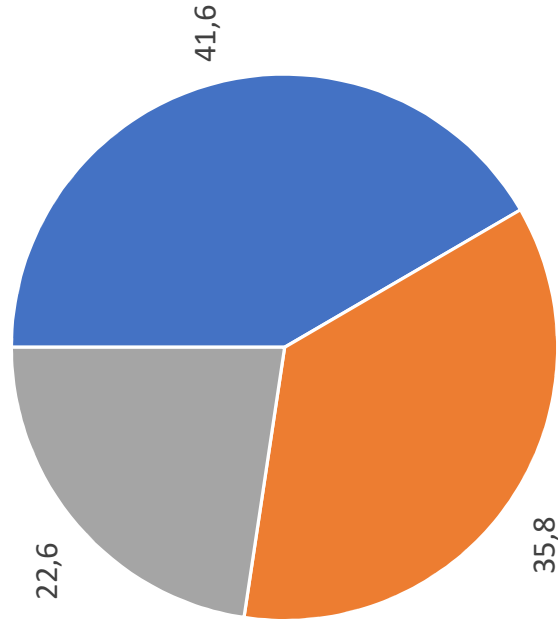

ИТОГО ПО
ИНСТИТУТУ, %

2024 ГОД

■ ОТЛИЧНО ■ ХОРОШО ■ УДОВЛЕТВОРИТЕЛЬНО

2025 ГОД