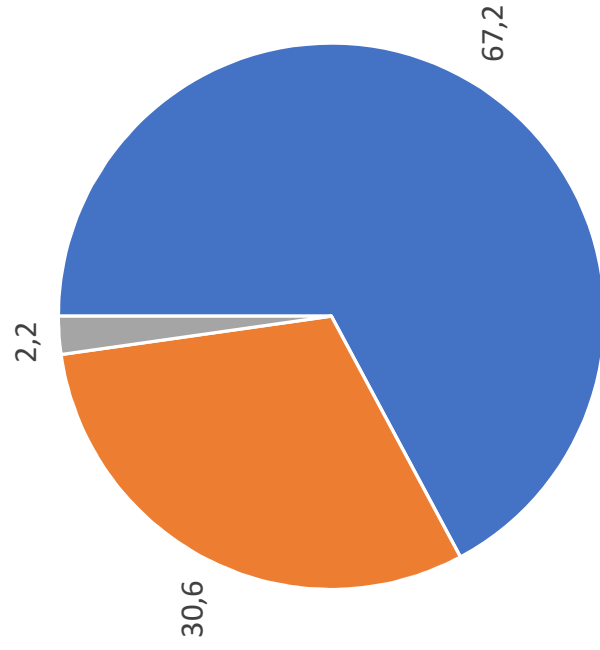

ГУМАНИТАРНЫЙ ИНСТИТУТ

СРЕДНИЙ БАЛЛ – 4,5

ИТОГО ПО
ИНСТИТУТУ, %

2024 год

■ ОТЛИЧНО ■ ХОРОШО ■ УДОВЛЕТВОРИТЕЛЬНО

2025 год

■ ОТЛИЧНО ■ ХОРОШО ■ УДОВЛЕТВОРИТЕЛЬНО

The background features a large blue triangle pointing upwards, centered on the page. The area above the triangle is filled with a repeating pattern of small, stylized icons in blue and black. These icons include three-lobed shapes, fan-like shapes, and abstract geometric forms. The text is centered within the blue triangle.

ИНСТИТУТ ЕСТЕСТВЕННЫХ НАУК

СРЕДНИЙ БАЛЛ – 4,6

ИТОГО ПО
ИНСТИТУТУ, %

2024 год

■ ОТЛИЧНО ■ ХОРОШО ■ УДОВЛЕТВОРИТЕЛЬНО

2025 год

■ ОТЛИЧНО ■ ХОРОШО ■ УДОВЛЕТВОРИТЕЛЬНО

The background features a large blue triangle pointing upwards, centered on the page. Above the triangle, the background is white with a repeating pattern of small, stylized icons in blue and black. These icons include three-lobed shapes, fan-like shapes, and abstract geometric forms. The text is centered within the blue triangle.

ПОЛИТЕХНИЧЕСКИЙ ИНСТИТУТ

СРЕДНИЙ БАЛЛ – 4,3

ИТОГО ПО
ИНСТИТУТУ, %

2024 год

■ ОТЛИЧНО ■ ХОРОШО ■ УДОВЛЕТВОРИТЕЛЬНО

2025 год

■ ОТЛИЧНО ■ ХОРОШО ■ УДОВЛЕТВОРИТЕЛЬНО

The background features a large blue triangle pointing upwards, centered on the page. The rest of the page is white and filled with a repeating pattern of small, stylized icons. These icons include: a blue and black leaf-like shape, a blue and black four-petaled flower, a blue and black fan-like shape, a blue and black square with a smaller square inside, a blue and black person silhouette, and a blue and black gear-like shape. The icons are arranged in a grid-like pattern, alternating between the blue and black color scheme.