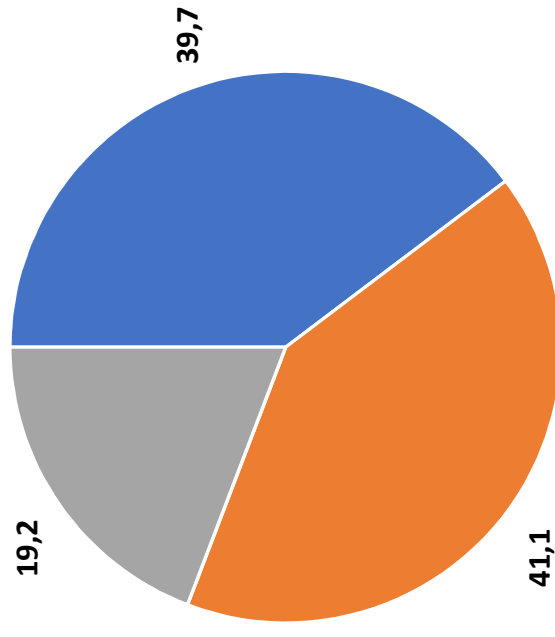

■ ОТЛИЧНО ■ ХОРОШО ■ УДОВЛЕТВОРИТЕЛЬНО