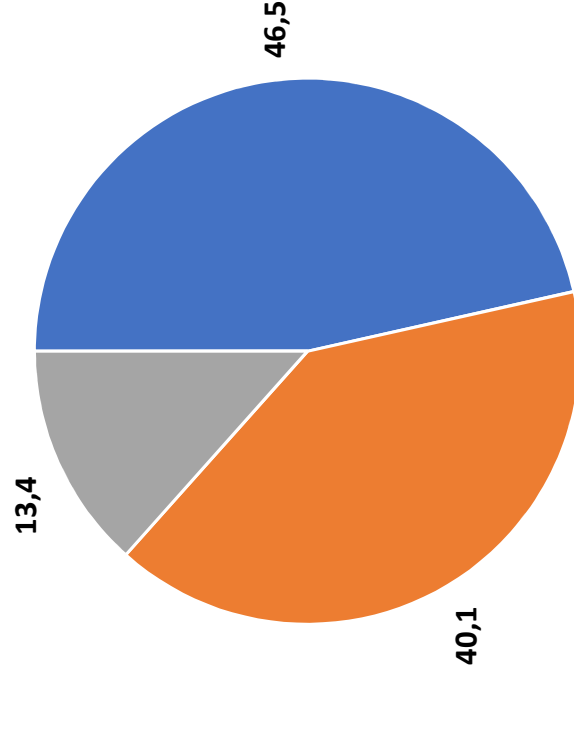

ПОЛИТЕХНИЧЕСКИЙ ИНСТИТУТ

СРЕДНИЙ БАЛЛ – 4,3

ИТОГО ПО
ИНСТИТУТУ, %

2024 год

■ ОТЛИЧНО ■ ХОРОШО ■ УДОВЛЕТВОРИТЕЛЬНО

2025 год

■ ОТЛИЧНО ■ ХОРОШО ■ УДОВЛЕТВОРИТЕЛЬНО

The background features a large blue triangle pointing upwards, centered on the page. The rest of the page is white and filled with a repeating pattern of small, stylized icons. These icons include: a blue and black leaf-like shape, a blue and black four-petaled flower, a blue and black fan-like shape, a blue and black square with a smaller square inside, a blue and black person silhouette, and a blue and black gear-like shape. The icons are arranged in a grid-like pattern, alternating between the blue and black color scheme.

ИНСТИТУТ ПЕДАГОГИКИ, ПСИХОЛОГИИ
И ФИЗИЧЕСКОЙ КУЛЬТУРЫ

СРЕДНИЙ БАЛЛ – 4,5

ИТОГО ПО
ИНСТИТУТУ, %

2024 год

■ ОТЛИЧНО ■ ХОРОШО ■ УДОВЛЕТВОРИТЕЛЬНО

2025 год

■ ОТЛИЧНО ■ ХОРОШО ■ УДОВЛЕТВОРИТЕЛЬНО

The background features a large blue triangle pointing upwards, centered on the page. The area above the triangle is white and filled with a repeating pattern of small, stylized icons in blue and black. These icons include geometric shapes like squares and triangles, as well as symbols resembling mathematical or technical notations. The overall design is clean and modern.

ИНСТИТУТ МАТЕМАТИКИ И
ИНТЕЛЛЕКТУАЛЬНЫХ СИСТЕМ

СРЕДНИЙ БАЛЛ – 4,3

ИТОГО ПО
ИНСТИТУТУ, %

2024 ГОД

■ ОТЛИЧНО ■ ХОРОШО ■ УДОВЛЕТВОРИТЕЛЬНО

2025 ГОД

■ ОТЛИЧНО ■ ХОРОШО ■ УДОВЛЕТВОРИТЕЛЬНО

The background features a large blue triangle pointing upwards, centered on the page. The area above the triangle is filled with a repeating pattern of small, stylized icons in blue and black. These icons include three-lobed shapes, fan-like shapes, and abstract geometric forms. The text is centered within the blue triangle.