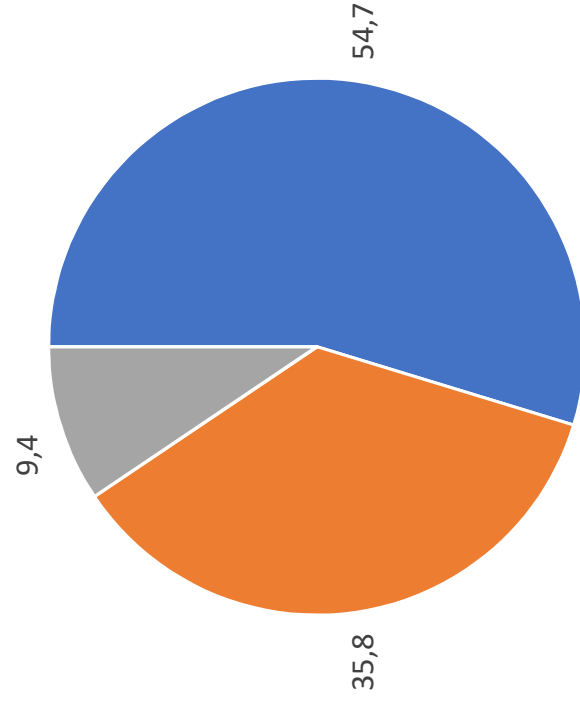

ПОЛИТЕХНИЧЕСКИЙ ИНСТИТУТ

СРЕДНИЙ БАЛЛ – 4,3

ИТОГО ПО
ИНСТИТУТУ, %

2024 год

■ ОТЛИЧНО ■ ХОРОШО ■ УДОВЛЕТВОРИТЕЛЬНО

2025 год

■ ОТЛИЧНО ■ ХОРОШО ■ УДОВЛЕТВОРИТЕЛЬНО

The background features a large blue triangle pointing upwards, centered on the page. The rest of the page is white and filled with a repeating pattern of small, stylized icons. These icons include: a blue and black leaf-like shape, a blue and black four-petaled flower, a blue and black fan-like shape, a blue and black square with a smaller square inside, a blue and black person silhouette, and a blue and black gear-like shape. The icons are arranged in a grid-like pattern, alternating between the blue and black color scheme.

ИНСТИТУТ ПЕДАГОГИКИ, ПСИХОЛОГИИ
И ФИЗИЧЕСКОЙ КУЛЬТУРЫ

СРЕДНИЙ БАЛЛ – 4,5

ИТОГО ПО
ИНСТИТУТУ, %

2024 год

■ ОТЛИЧНО ■ ХОРОШО ■ УДОВЛЕТВОРИТЕЛЬНО

2025 год

■ ОТЛИЧНО ■ ХОРОШО ■ УДОВЛЕТВОРИТЕЛЬНО

The background features a large blue triangle pointing upwards, centered on the page. The area above the triangle is white and filled with a repeating pattern of small, stylized icons in blue and black. These icons include geometric shapes like squares and triangles, as well as symbols resembling mathematical or technical notations. The overall design is clean and modern.