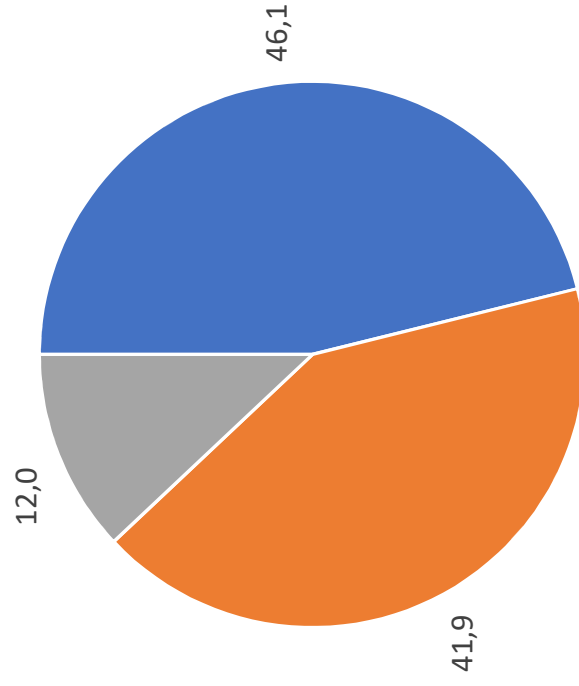

ГУМАНИТАРНЫЙ ИНСТИТУТ

СРЕДНИЙ БАЛЛ – 4,5

ИТОГО ПО
ИНСТИТУТУ, %

2024 год

■ ОТЛИЧНО ■ ХОРОШО ■ УДОВЛЕТВОРИТЕЛЬНО

2025 год

■ ОТЛИЧНО ■ ХОРОШО ■ УДОВЛЕТВОРИТЕЛЬНО

The background features a large blue triangle pointing upwards, centered on the page. The area above the triangle is filled with a repeating pattern of small, stylized icons in blue and black. These icons include three-lobed shapes, fan-like shapes, and abstract geometric forms. The text is centered within the blue triangle.

ИНСТИТУТ ЕСТЕСТВЕННЫХ НАУК

СРЕДНИЙ БАЛЛ – 4,6

ИТОГО ПО
ИНСТИТУТУ, %

2024 год

■ ОТЛИЧНО ■ ХОРОШО ■ УДОВЛЕТВОРИТЕЛЬНО

2025 год

■ ОТЛИЧНО ■ ХОРОШО ■ УДОВЛЕТВОРИТЕЛЬНО

The background features a large blue triangle pointing upwards, centered on the page. Above the triangle, the background is white with a repeating pattern of small, stylized icons in blue and black. These icons include three-lobed shapes, fan-like shapes, and abstract geometric forms. The text is centered within the blue triangle.

ПОЛИТЕХНИЧЕСКИЙ ИНСТИТУТ

СРЕДНИЙ БАЛЛ – 4,3

ИТОГО ПО
ИНСТИТУТУ, %

2024 год

■ ОТЛИЧНО ■ ХОРОШО ■ УДОВЛЕТВОРИТЕЛЬНО

2025 год

■ ОТЛИЧНО ■ ХОРОШО ■ УДОВЛЕТВОРИТЕЛЬНО

The background features a large blue triangle pointing upwards, centered on the page. The rest of the page is white and filled with a repeating pattern of small, stylized icons. These icons include: a blue and black leaf-like shape, a blue and black four-petaled flower, a blue and black fan-like shape, a blue and black square with a smaller square inside, a blue and black person silhouette, and a blue and black gear-like shape. The icons are arranged in a grid-like pattern, alternating between the blue and black color scheme.